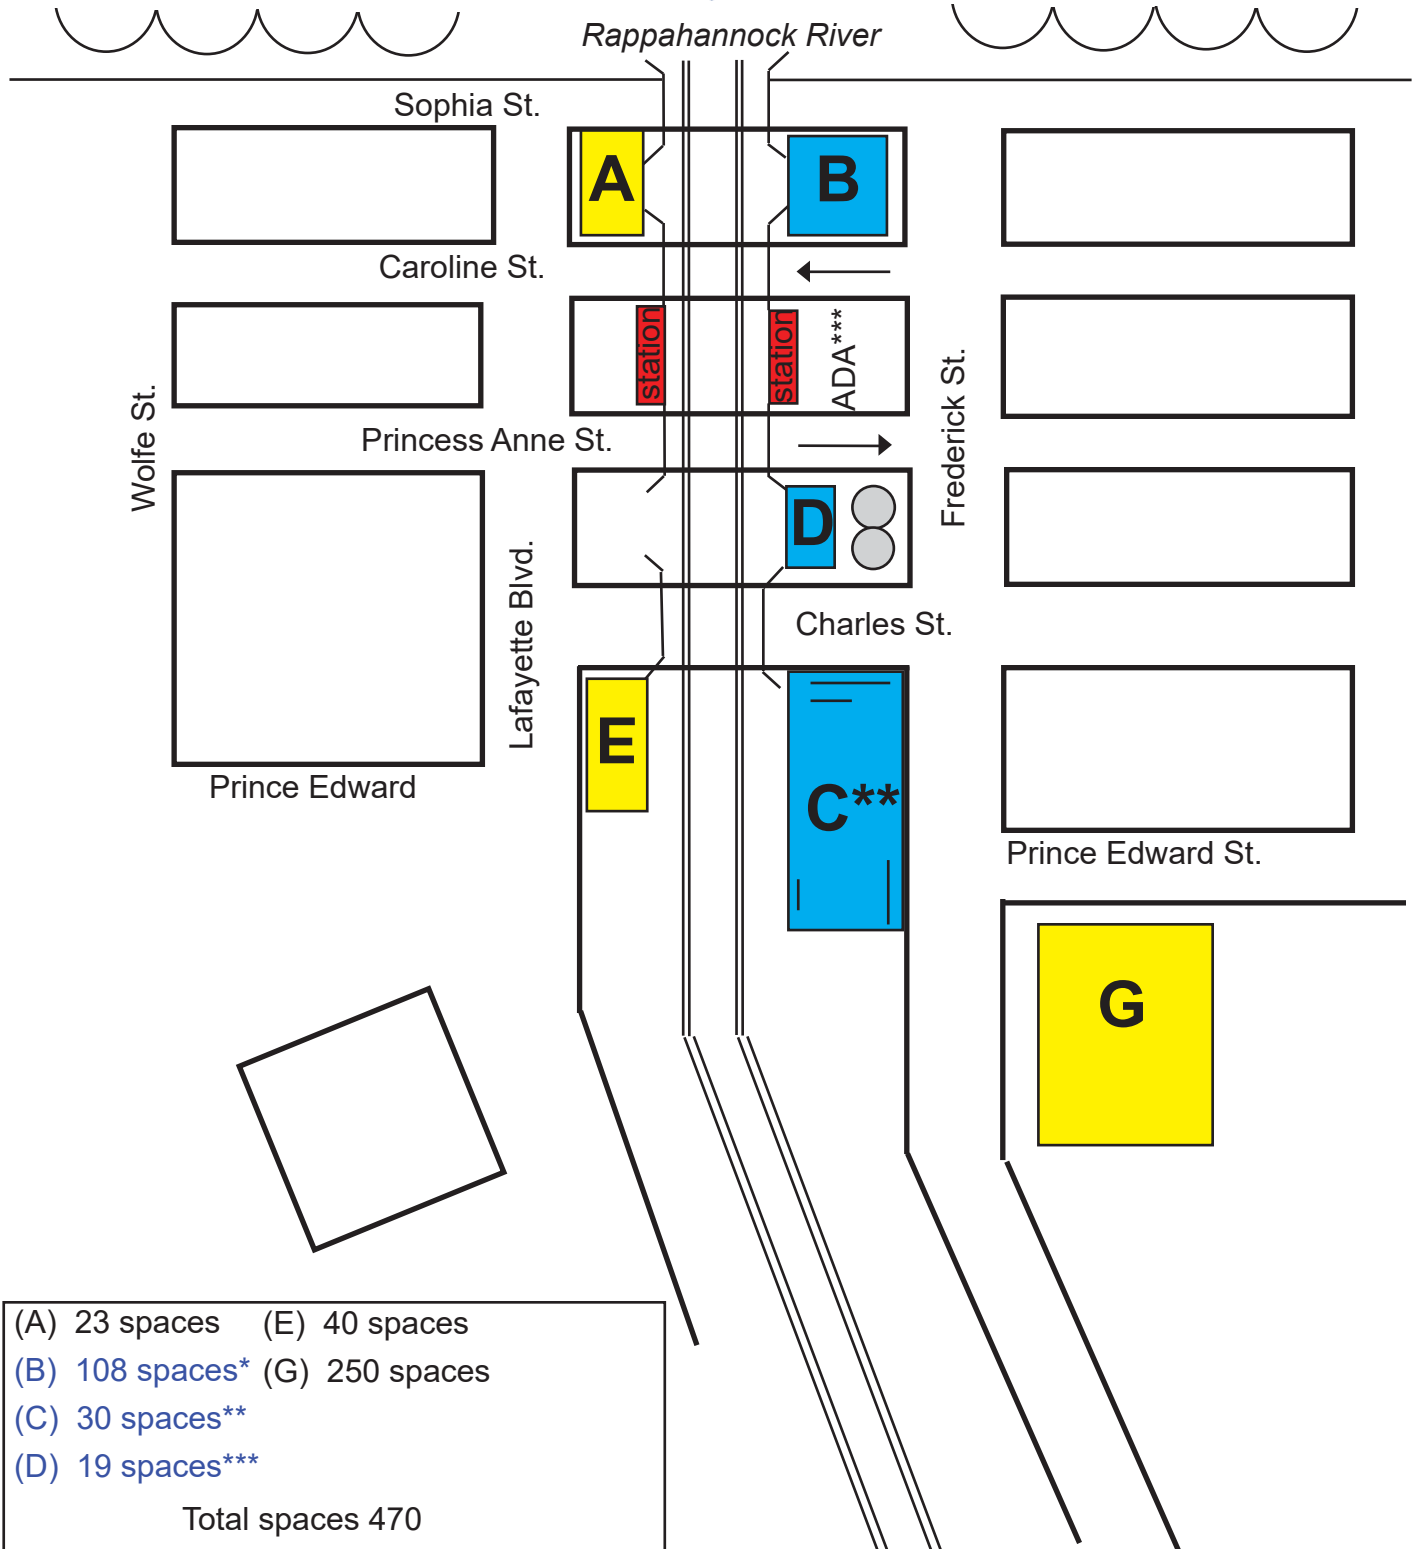

# Virginia Railway Express

Fredericksburg

Free Parking Lots

- |                  |                |
|------------------|----------------|
| (A) 23 spaces    | (E) 40 spaces  |
| (B) 108 spaces*  | (G) 250 spaces |
| (C) 30 spaces**  |                |
| (D) 19 spaces*** |                |
| Total spaces 470 |                |

\*Lot B - Fredericksburg residents only  
 \*\*Lot C - Only spaces designated as VRE spaces  
 \*\*\*Lot D - Member Jurisdiction residents only