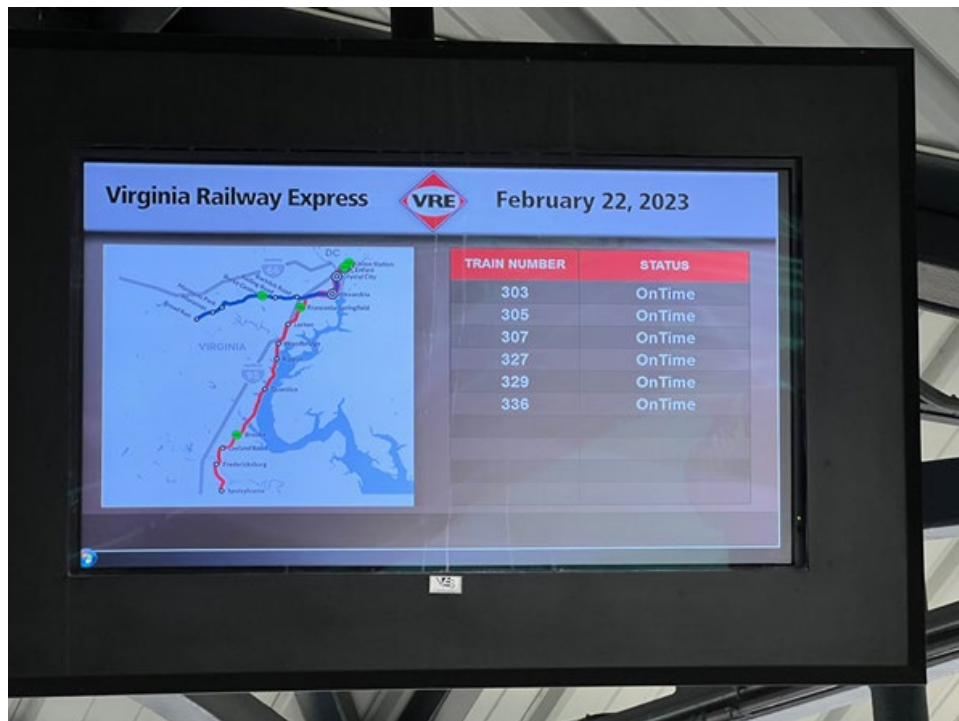

PASSENGER INFORMATION MESSAGING SYSTEM

Variable Messaging System (VMS), VRE Mobile, VRE.org

❖ Variable Messaging System (VMS)

Current

Proof of Concept

PASSENGER INFORMATION MESSAGING SYSTEM

Variable Messaging System (VMS), VRE Mobile, VRE.org

❖ VRE Mobile – Beyond ticketing.

- VMS information
- Real time seat availability
- New train status map
- Amtrak train information
- Connecting transit
- Real-time schedule updates
- Push Notifications