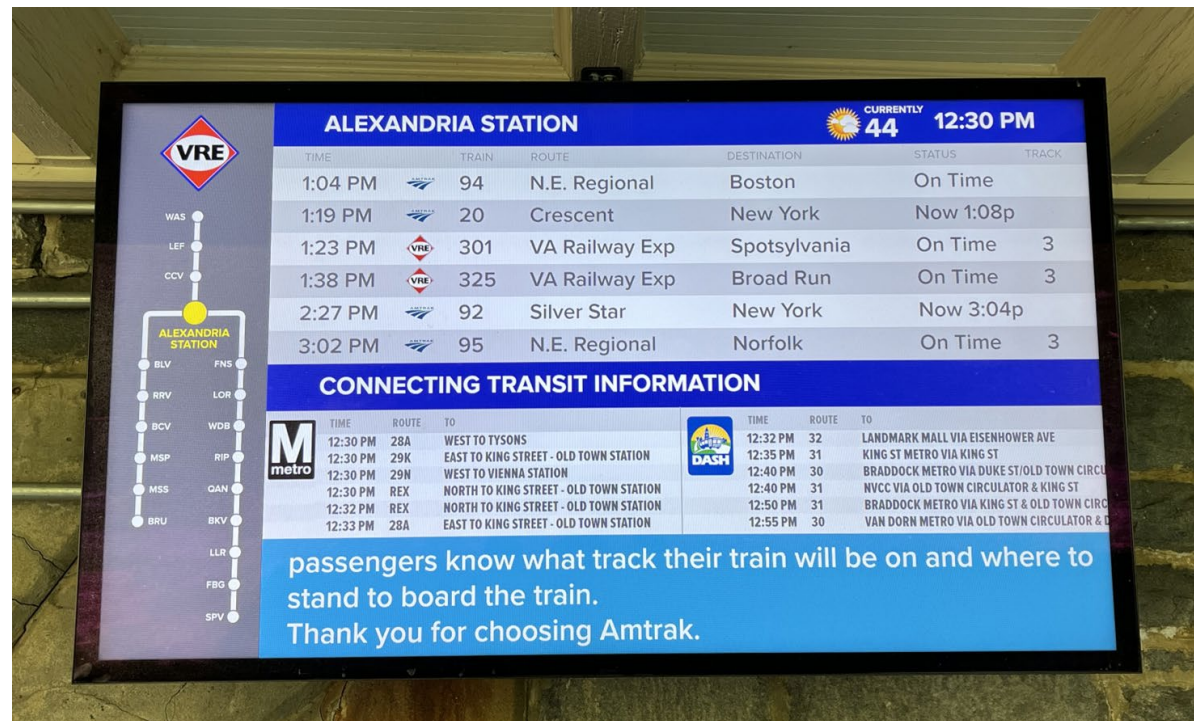

PASSENGER INFORMATION MESSAGING SYSTEM

Variable Messaging System (VMS), VRE Mobile, VRE.org

❖ Variable Messaging System (VMS)

Current

Proof of Concept

PASSENGER INFORMATION MESSAGING SYSTEM

Variable Messaging System (VMS), VRE Mobile, VRE.org

❖ VRE Mobile – Beyond ticketing.

- VMS information
- Real time seat availability
- New train status map
- Amtrak train information
- Connecting transit
- Real-time schedule updates
- Push Notifications

PASSENGER INFORMATION MESSAGING SYSTEM

Variable Messaging System (VMS), VRE Mobile, VRE.org

VRE.ORG

New Website

Train Status

PASSENGER INFORMATION MESSAGING SYSTEM – QUESTIONS?