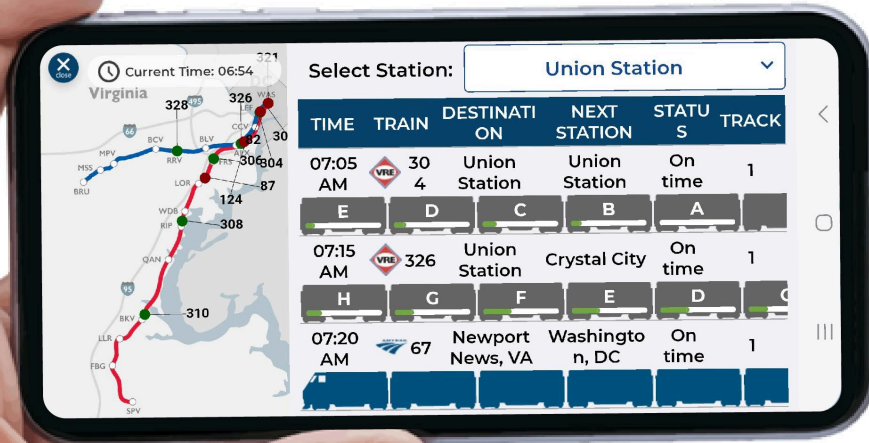

PASSENGER INFORMATION MESSAGING SYSTEM

Variable Messaging System (VMS), VRE Mobile, VRE.org

❖ Variable Messaging System (VMS)

Current

Proof of Concept

PASSENGER INFORMATION MESSAGING SYSTEM

Variable Messaging System (VMS), VRE Mobile, VRE.org

❖ VRE Mobile – Beyond ticketing.

- VMS information
- Real time seat availability
- New train status map
- Amtrak train information
- Connecting transit
- Real-time schedule updates
- Push Notifications

PASSENGER INFORMATION MESSAGING SYSTEM

Variable Messaging System (VMS), VRE Mobile, VRE.org

VRE.ORG

New Website

Train Status

PASSENGER INFORMATION MESSAGING SYSTEM – QUESTIONS?