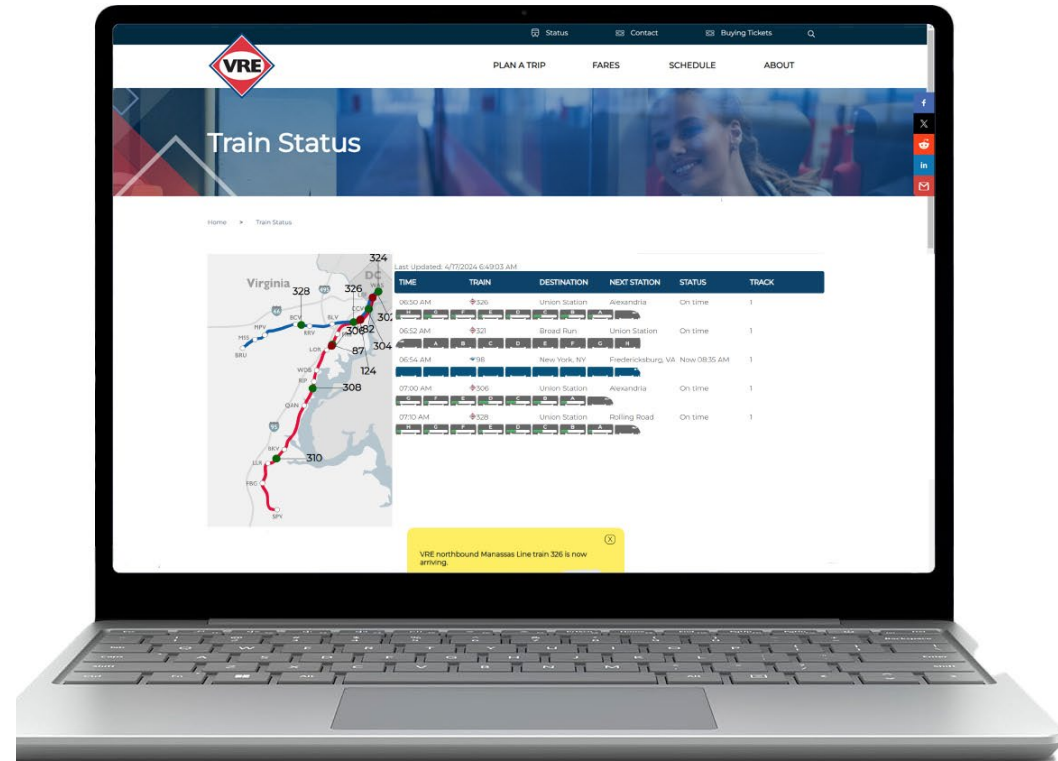

PASSENGER INFORMATION MESSAGING SYSTEM

Variable Messaging System (VMS), VRE Mobile, VRE.org

❖ Variable Messaging System (VMS)

Current

Proof of Concept

PASSENGER INFORMATION MESSAGING SYSTEM

Variable Messaging System (VMS), VRE Mobile, VRE.org

❖ VRE Mobile – Beyond ticketing.

- VMS information
- Real time seat availability
- New train status map
- Amtrak train information
- Connecting transit
- Real-time schedule updates
- Push Notifications

PASSENGER INFORMATION MESSAGING SYSTEM

Variable Messaging System (VMS), VRE Mobile, VRE.org

VRE.ORG

New Website

Train Status

PASSENGER INFORMATION MESSAGING SYSTEM – QUESTIONS?